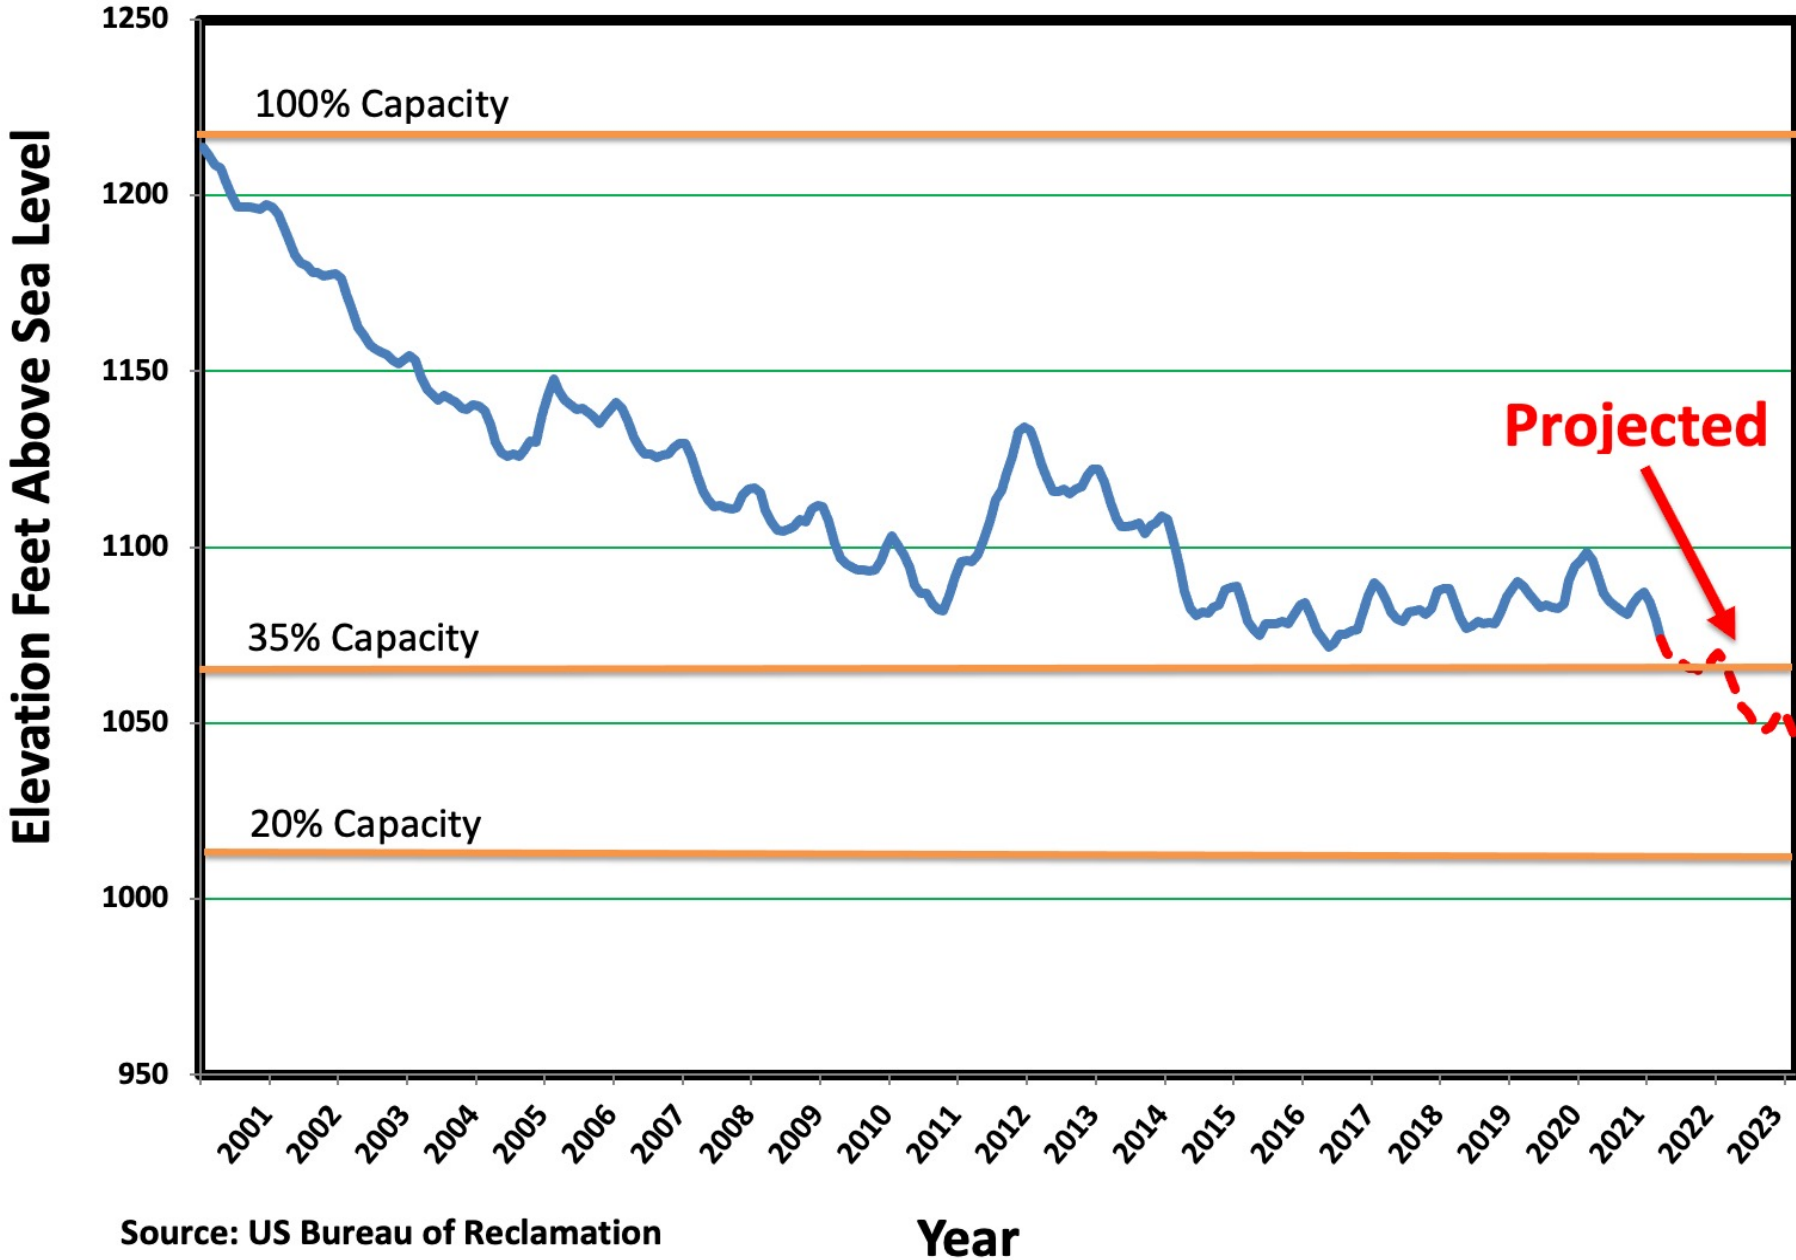

Colorado River Basin

Lake Mead Elevations 2000 - 2023

Source: US Bureau of Reclamation

Year